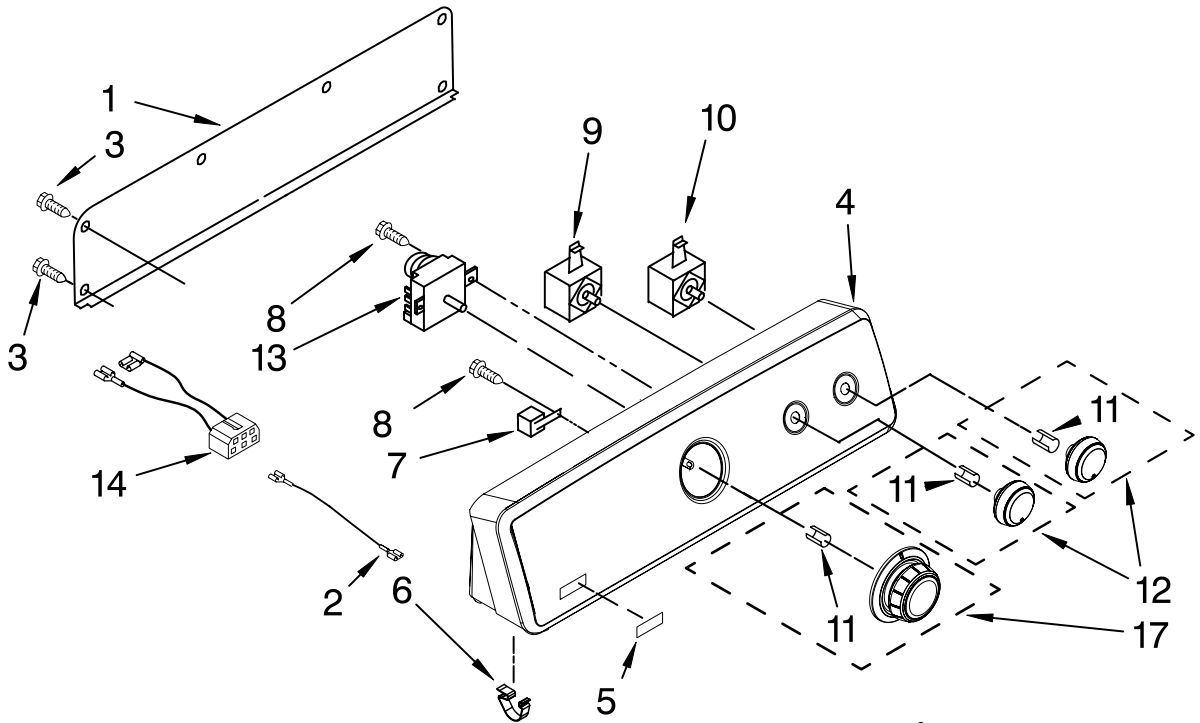

TOP AND CONSOLE PARTS

For Model: MED5600TQ1
(White)

FOR ORDERING INFORMATION REFER TO PARTS PRICE LIST

TOP AND CONSOLE PARTS

For Model: MED5600TQ1
(White)

Illus. No.	Part No.	DESCRIPTION
1	W10112577	Panel, Rear Console
2	W10113080	Wire, Jumper (Tan)
3	693995	Screw, Hex Head
4	W10086704	Console & Shell Assembly (Includes Items 5 & 6)
5	W10112569	Badge, Assembly
6	8312709	Clip-Console
7	694419	Buzzer, Mini
8	8533971	Screw, 8-18 x 5/16
9	3399639	Switch, Temperature
10	W10117655	Switch, Push-To-Start
11	8536939	Clip, Spring
12	W10110029	Knob, Control (2)
13	3979617	Timer, 60 Hz.
14	W10110861	Wire, Jumper (Temperature)
15	8565972	Screen, Lint
16	W10112597	Top
17	W10110030	Knob Assembly, Timer
18	688983	Screw, 8-18 x 5/8
19	W10112578	Bracket, Harness
20	337686	Screw, 8/18 x 1/2
21	W10112603	Seal, Harness
22	3936144	Connector
23	W10110991	Harness, Wiring
24	3395683	Connector (Motor)
25	3394427	Clip, Harness
26	3401144	Connector (PTS Relay)
27	3397269	Connector (Timer)
28	3347243	Connector 6-Circuit
29	94614	Terminal

FOR ORDERING INFORMATION REFER TO PARTS PRICE LIST